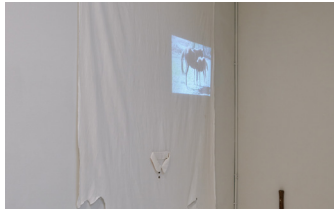

staircase

148 Clement St
San Francisco, CA

CHECKLIST

la@staircase.place
ic@staircase.place

staircase.place

Empowerment (empie), 2023

Digital print on linen with silk screen,
framed with old growth redwood.

16 x 17³/₄ x 1¹/₂ in.

\$1,000

sew your echo, 2023

Digitized VHS projected on linen.

20 minutes and 55 seconds

Not for sale.

Calistoga Red, 2023

Digital print on linen with silk screen,
framed with old growth redwood.

16 x 18 x 1¹/₂ in.

\$1,000

Everyday is play day at the ranch, 2023

Digital print on linen with silk screen,
framed with old growth redwood.

15³/₄ x 18 x 1¹/₂ in.

\$1,000

hanger

Old growth redwood.

16 x 6 x 1 in.