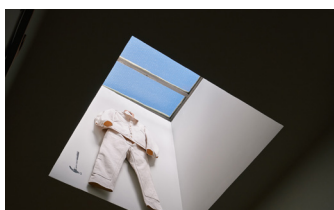

work coat | $300

work pant | $350

100% Japanese canvas with mother of
pearl buttons.